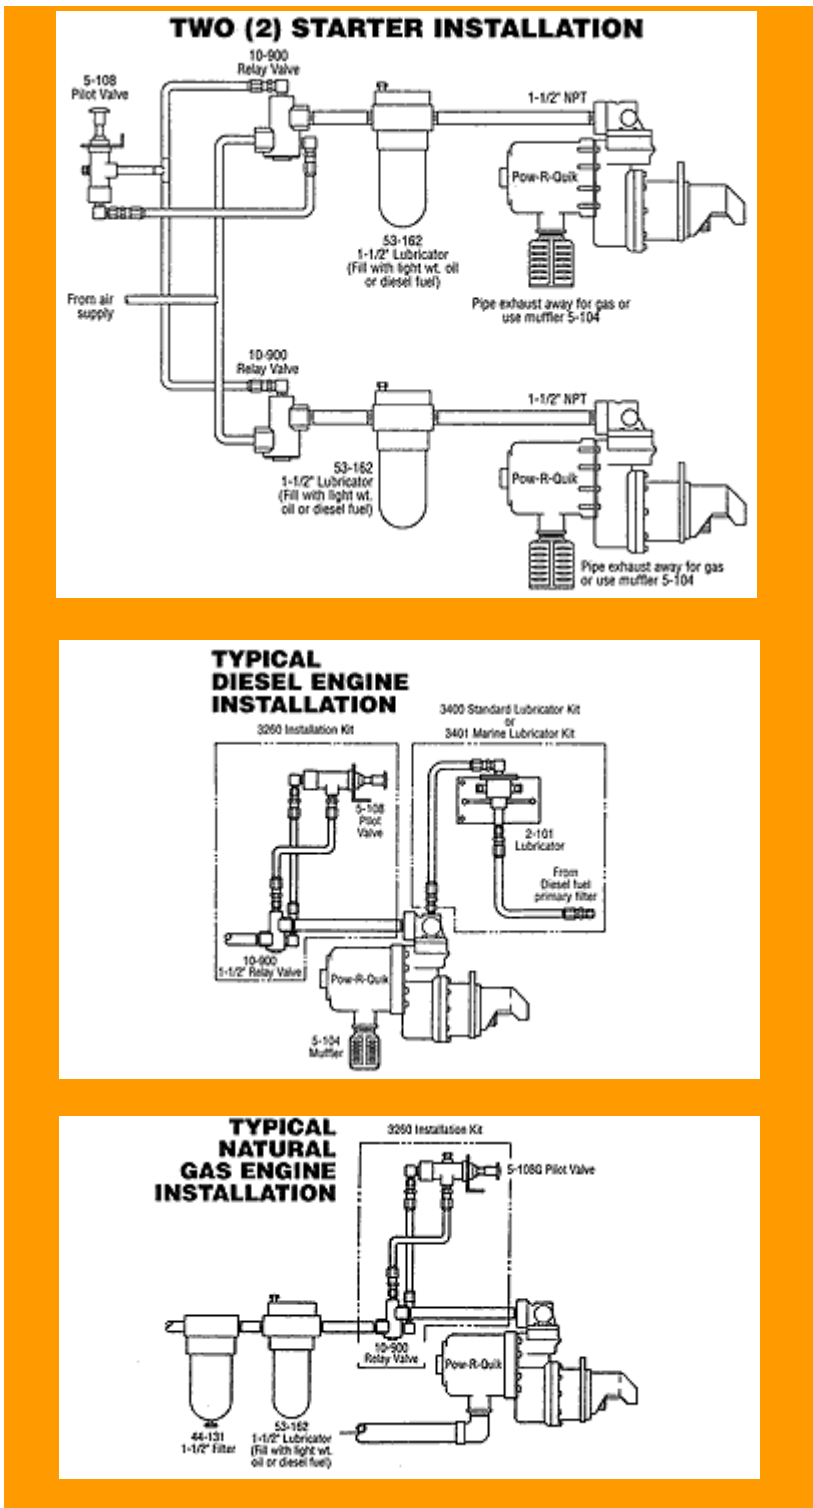

POW-R-QUIK

Turbo Precleaners | Pow-r-Quik | Marion Manufacturing | Air-O-Matic

For engines up to 12,900 CID (211.4 liters) diesel and 20,000 CID (327.7 liters) carbureted.

- * LS 8 Series
- * LS 23/24 Inertia Series
- * LS 23/24 Pre-Engaged Series
- * LS 16 Series
- * LS 60/61 Series

Installation

[LS 8 Series](#) | [LS 23/24 Inertia Series](#) | [LS 23/24 Pre-Engaged Series](#) | [LS 16 Series](#)
| [LS 60/61 Series](#)

[Turbo Precleaners](#) | [Pow-R-Quik](#) | [Marion Manufacturing](#) | [Air-O-Matic](#)