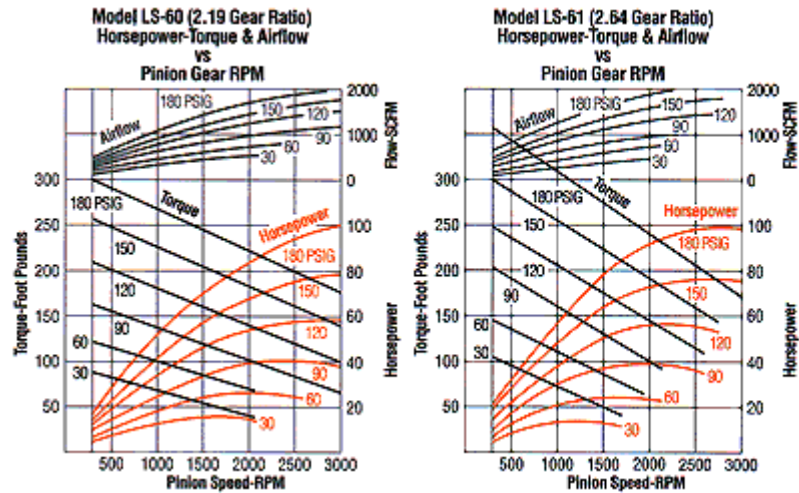

[LS 8 Series](#) | [LS 23/24 Inertia Series](#) | [LS 23/24 Pre-Engaged Series](#) | [LS 16 Series](#)
| [LS 60/61 Series](#)

[Turbo Precleaners](#) | [Pow-R-Quik](#) | [Marion Manufacturing](#) | [Air-O-Matic](#)

4540 W. 160th St.
Cleveland, Ohio 44135
Phone: 216.362.0755
Fax: 216.362.0799
Email: sales@dreison.com

Any website related questions or comments:
webmaster@dreison.com