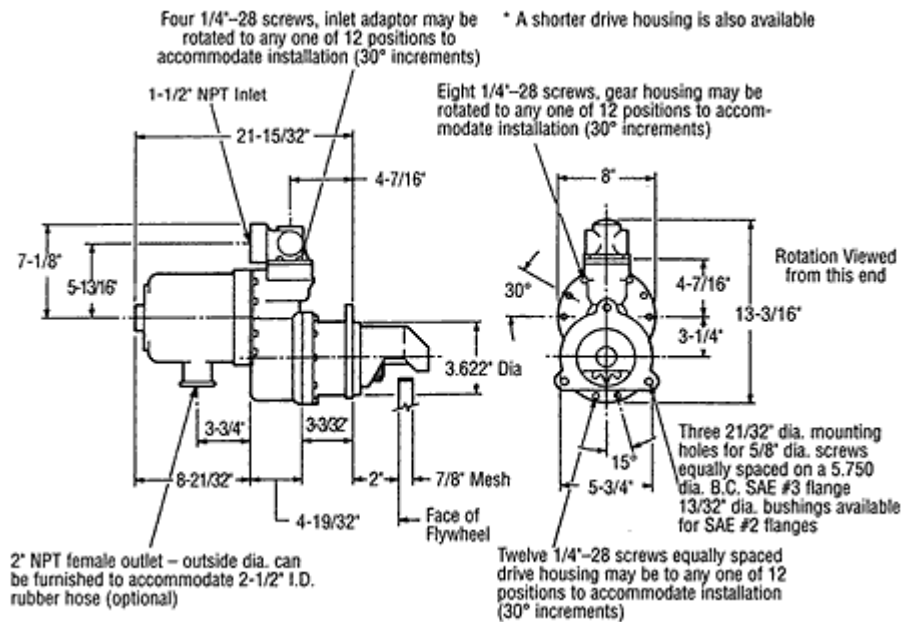

POW-R-QUIK

Turbo Precleaners | Pow-r-Quik | Marion Manufacturing | Air-O-Matic

For engines up to 12,900 CID (211.4 liters) diesel and 20,000 CID (327.7 liters) carbureted.

- * LS 8 Series
- * LS 23/24 Inertia Series
- * LS 23/24 Pre-Engaged Series
- * LS 16 Series
- * LS 60/61 Series